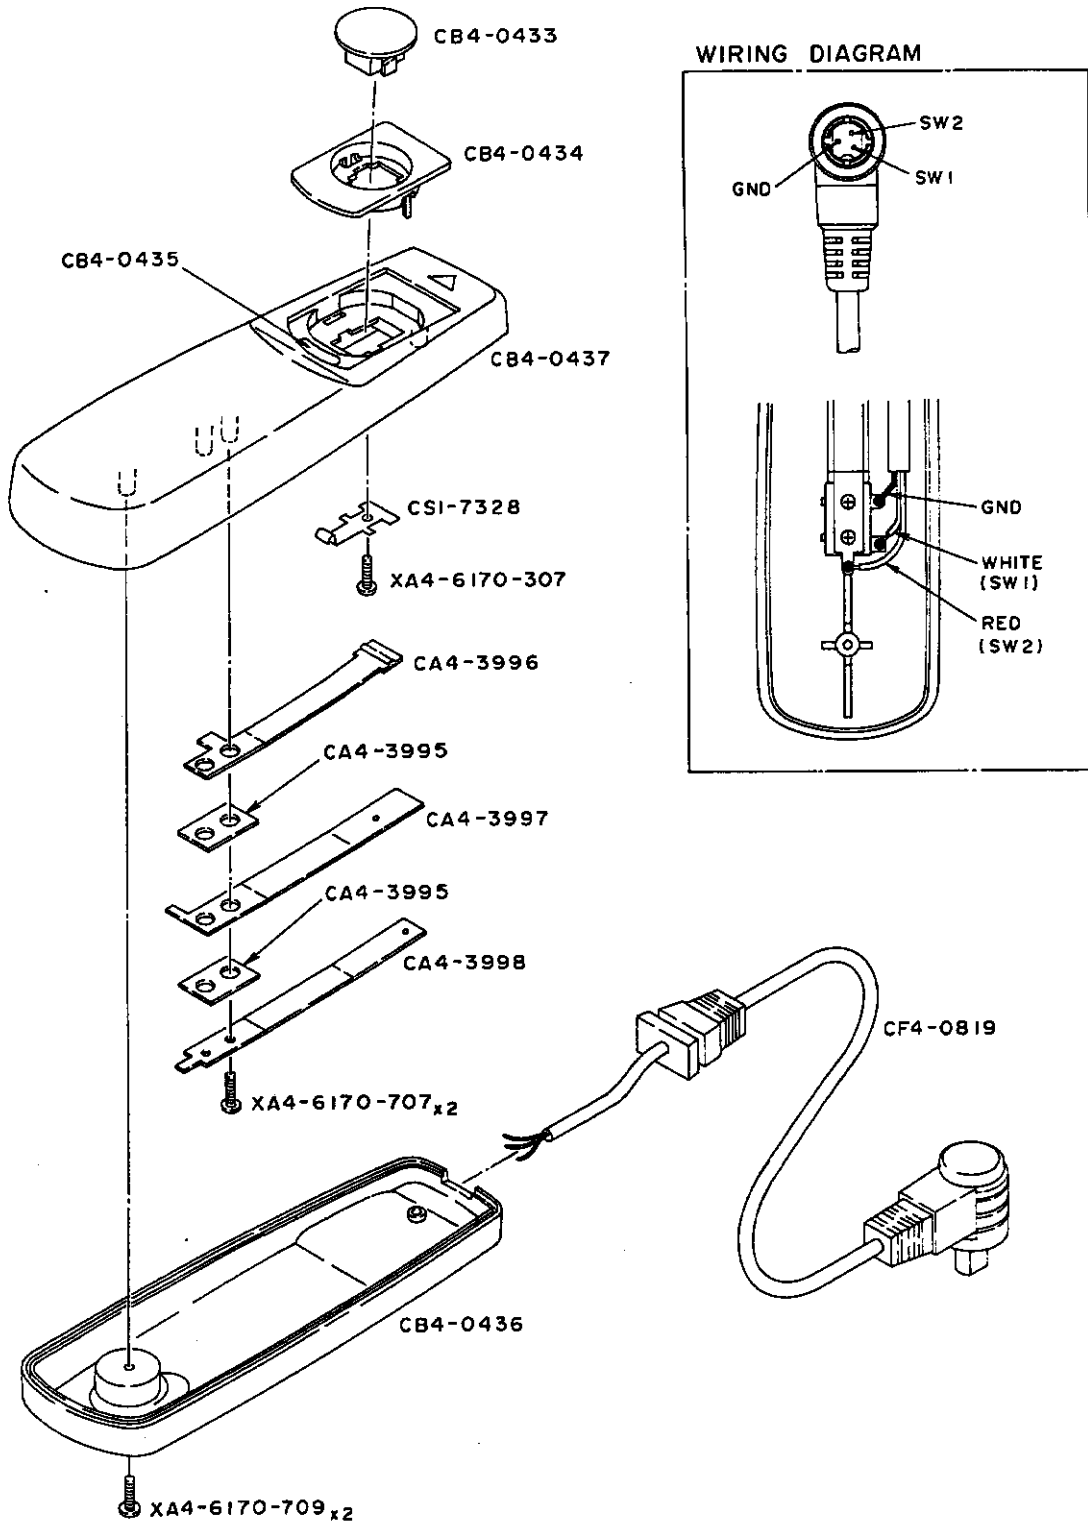

Canon

REMOTE SWITCH RS-80N3

C58-5631

**PARTS
CATALOG**

CANON REMOTE SWITCH RS-80N3

PARTS LIST

REF.No.C58-5631

NEW	PARTS NO.	CLASS	QTY	DESCRIPTION
	CA4-3995-000	E	2	SPACER, CONTACT
	CA4-3996-000	E	1	CONTACT, RELEASE GROUND
	CA4-3997-000	E	1	CONTACT, RELEASE SWITCH
	CA4-3998-000	E	1	CONTACT, RELEASE SWITCH
	CB4-0433-000	E	1	BUTTON, RELEASE
	CB4-0434-000	E	1	PLATE, RELEASE BASE
	CB4-0435-000	E	1	SHEET, LOCK MARK
	CB4-0436-000	E	1	COVER, UNDER
	CB4-0437-000	E	1	COVER, TOP
	CF4-0819-000	D	1	CORD, 3P PLUG
	CS1-7328-000	E	1	PLATE, RELEASE LOCK
	XA4-6170-307	E	1	SCREW
	XA4-6170-707	E	2	SCREW
	XA4-6170-709	E	2	SCREW